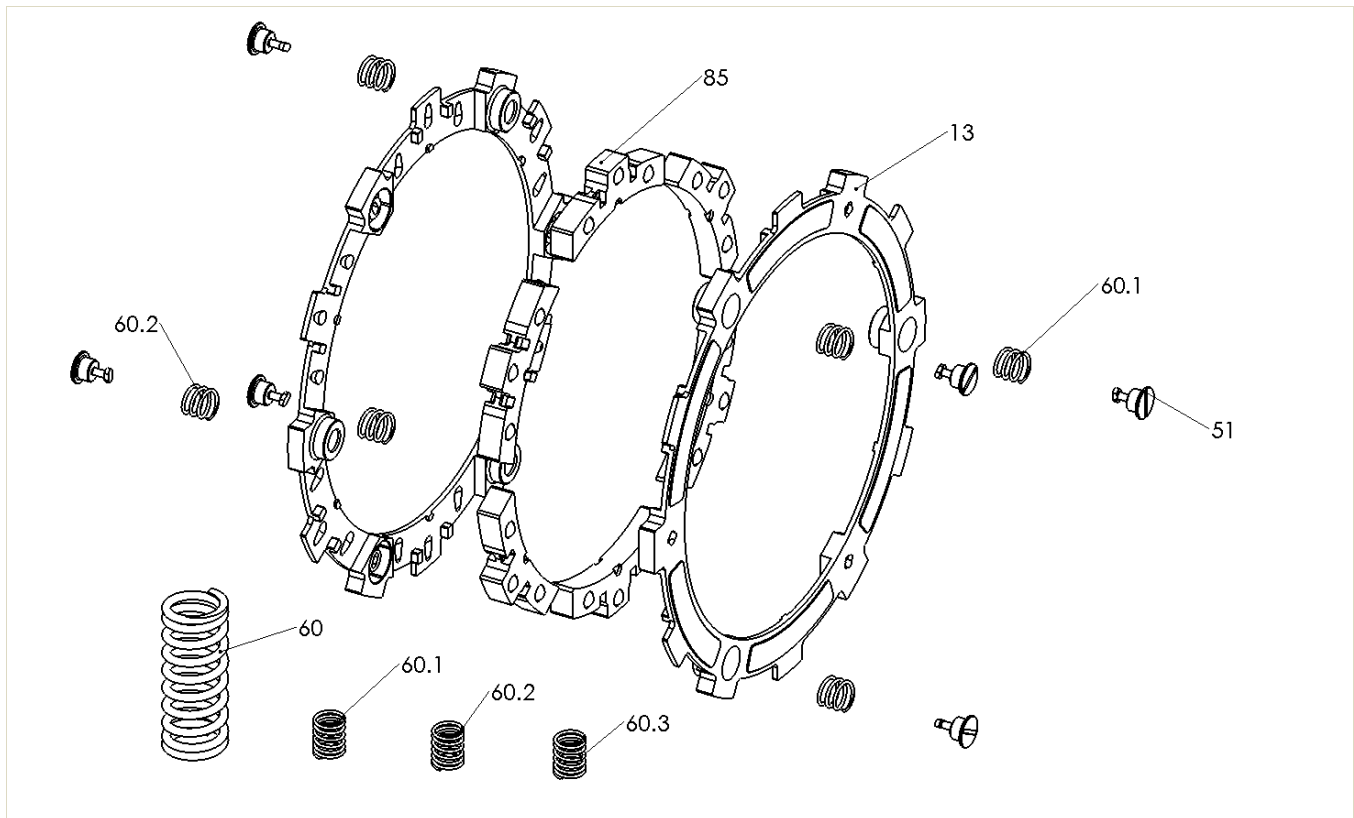

RMS-6073

EXP CLUTCH 2.0

Yamaha - WR426F (01-02), WR450F (03-12), YZ426F (00-02), YZ450F (03-09)

Item	Part Number	Item Description	Qty	Assembled as EXP Friction Disk
	191-6000	Rekluse EXP Clutch Manual - Cable	1	
	192-290	Safety Warnings	1	
	198-6073	Rekluse EXP Setup Sheet RMS-6073	1	
13	140-201A	Y450 EXP 2.0 BASE	2	X
50	414-130	1/2 " Flat Throwout Washer	1	
51	415-000	Quarter Turn Pin	2	
51	415-000	Quarter Turn Pin	6	X
60	442-110	Pressure Plate Spring - Purple	6	
60.1	442-003	Heavy EXP Adj. Spring - Blue	3	
60.1	442-003	Heavy EXP Adj. Spring - Blue	3	X
60.2	442-004	Super Heavy EXP Adj. Spring - Gold	3	
60.2	442-004	Super Heavy EXP Adj. Spring - Gold	3	X
60.3	442-002	Medium EXP Adj. Spring - Red	6	
85	741-002B	H450 EXP 2.0 Medium Wedge Assembly	6	X