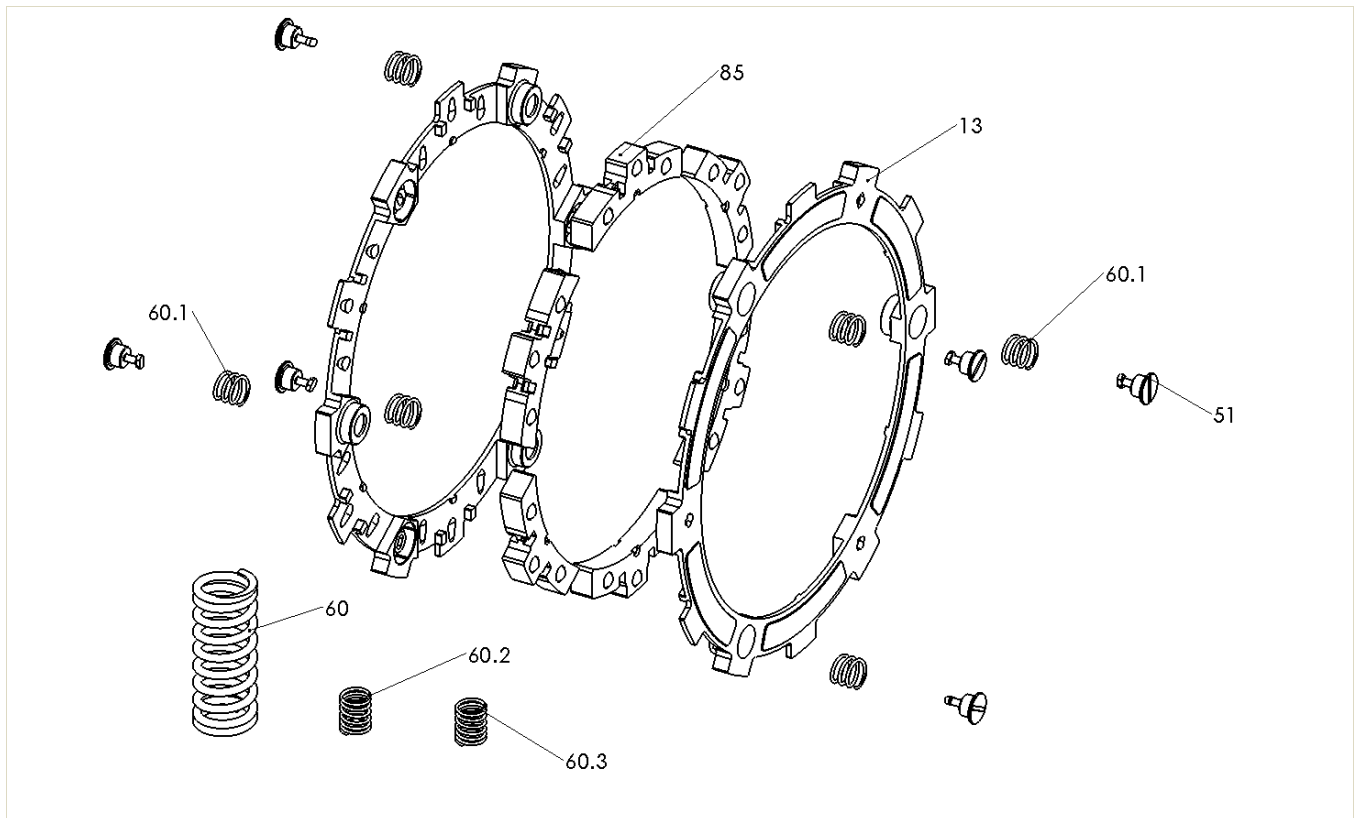

# RMS-6064

## EXP CLUTCH 2.0

Suzuki - RM250 (98-08), RMX450 (10-11), RMZ450 (05-12)

Item	Part Number	Item Description	Qty	Assembled as EXP Friction Disk
	191-6000	Rekluse EXP Clutch Manual - Cable	1	
	192-290	Safety Warnings	1	
	198-6064	Rekluse EXP Setup Sheet RMS-6064	1	
13	140-202A	S450 EXP 2.0 BASE	2	X
51	415-000	Quarter Turn Pin	2	
51	415-000	Quarter Turn Pin	6	X
60	442-108	Pressure Plate Spring - Olive Drab	6	
60.1	442-003	Heavy EXP Adj. Spring - Blue	6	X
60.2	442-002	Medium EXP Adj. Spring - Red	6	
60.3	442-004	Super Heavy EXP Adj. Spring - Gold	3	
85	741-002B	H450 EXP 2.0 Medium Wedge Assembly	6	X