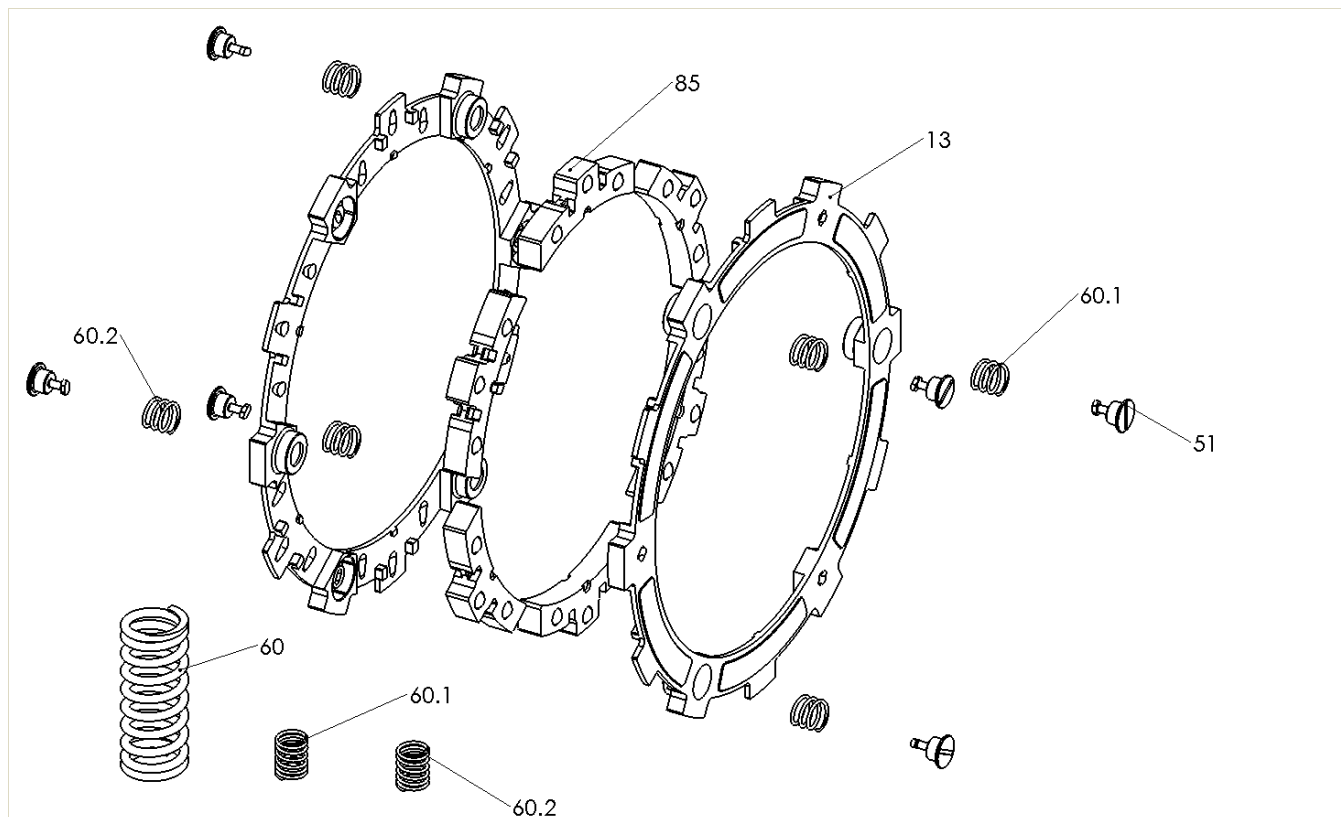

RMS-6060

EXP CLUTCH 2.0

Kawasaki - KLX400 (02-04); Suzuki - DRZ400 (00-11)

Item	Part Number	Item Description	Qty	Assembled as EXP Friction Disk
	191-6000	Rekluse EXP Clutch Manual - Cable	1	
	192-290	Safety Warnings	1	
	198-6060	Rekluse EXP Setup Sheet RMS-6060	1	
13	140-200A	H450 EXP 2.0 BASE	2	X
51	415-000	Quarter Turn Pin	2	
51	415-000	Quarter Turn Pin	6	X
60	442-107A	Pressure Plate Spring - Orange	6	
60.1	442-001	Light EXP Adj. Spring - Silver	3	
60.1	442-001	Light EXP Adj. Spring - Silver	3	X
60.2	442-002	Medium EXP Adj. Spring - Red	3	
60.2	442-002	Medium EXP Adj. Spring - Red	3	X
85	741-002B	H450 EXP 2.0 Medium Wedge Assembly	6	X